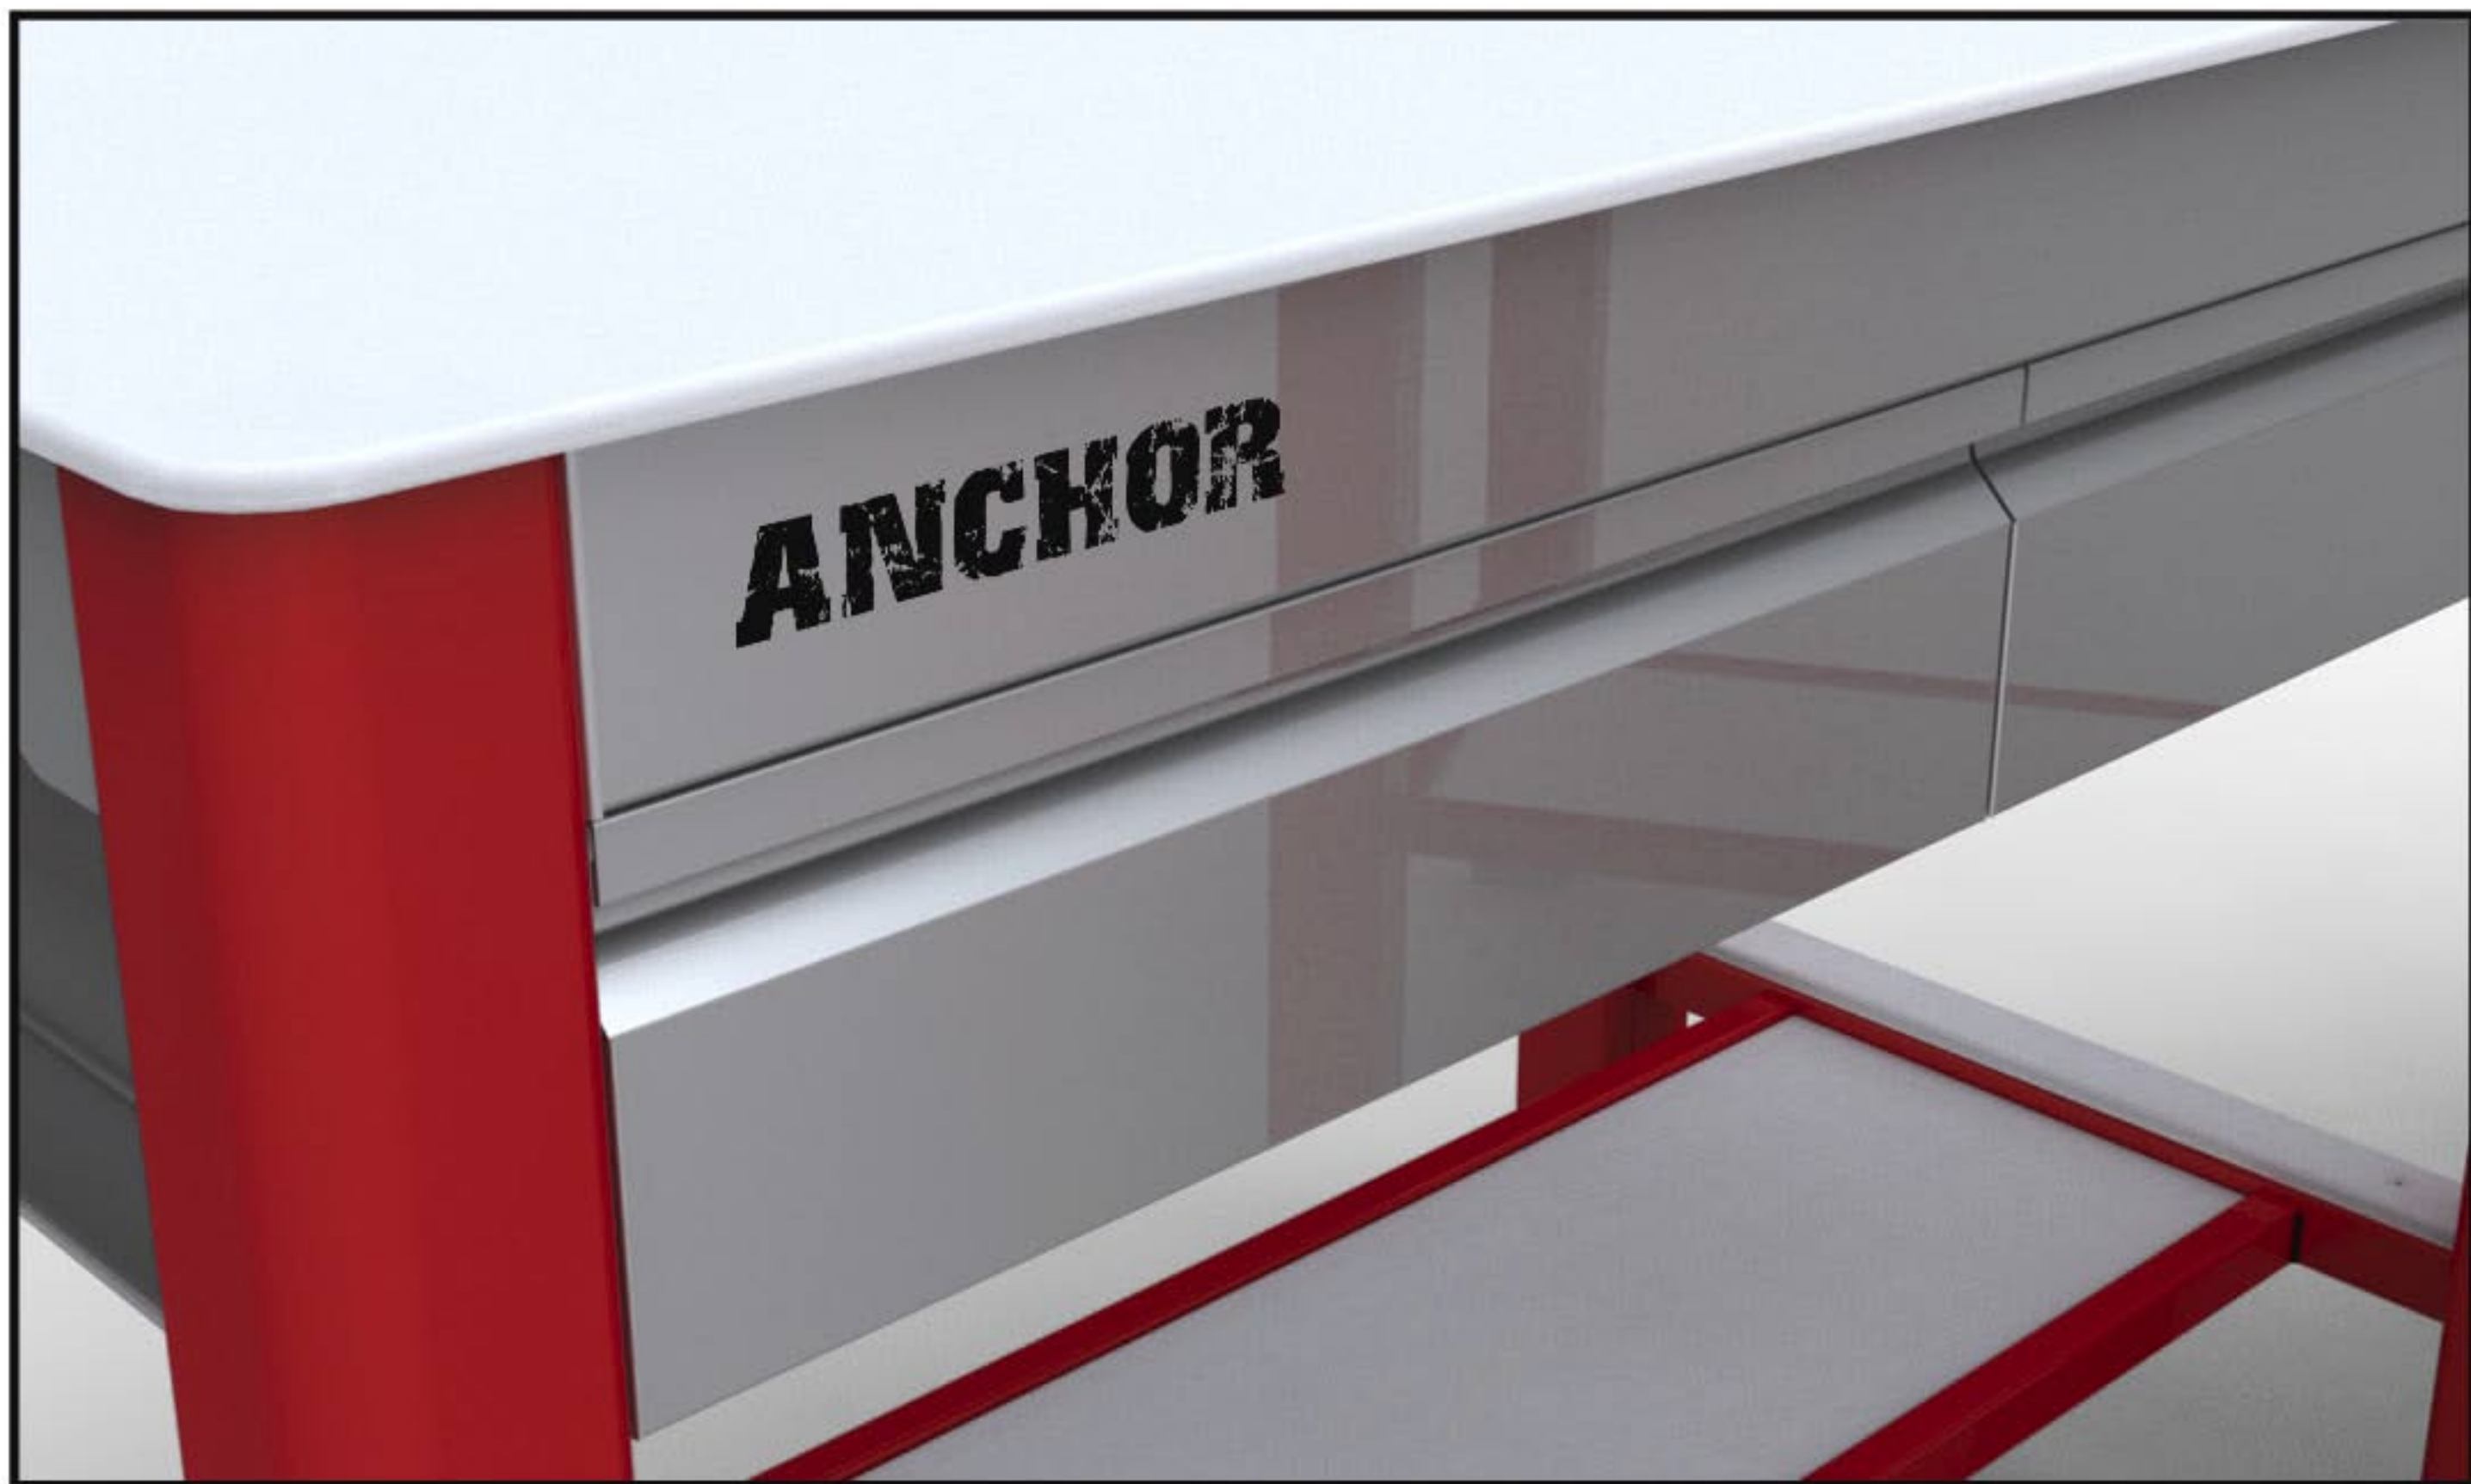

Accessories

Drawers