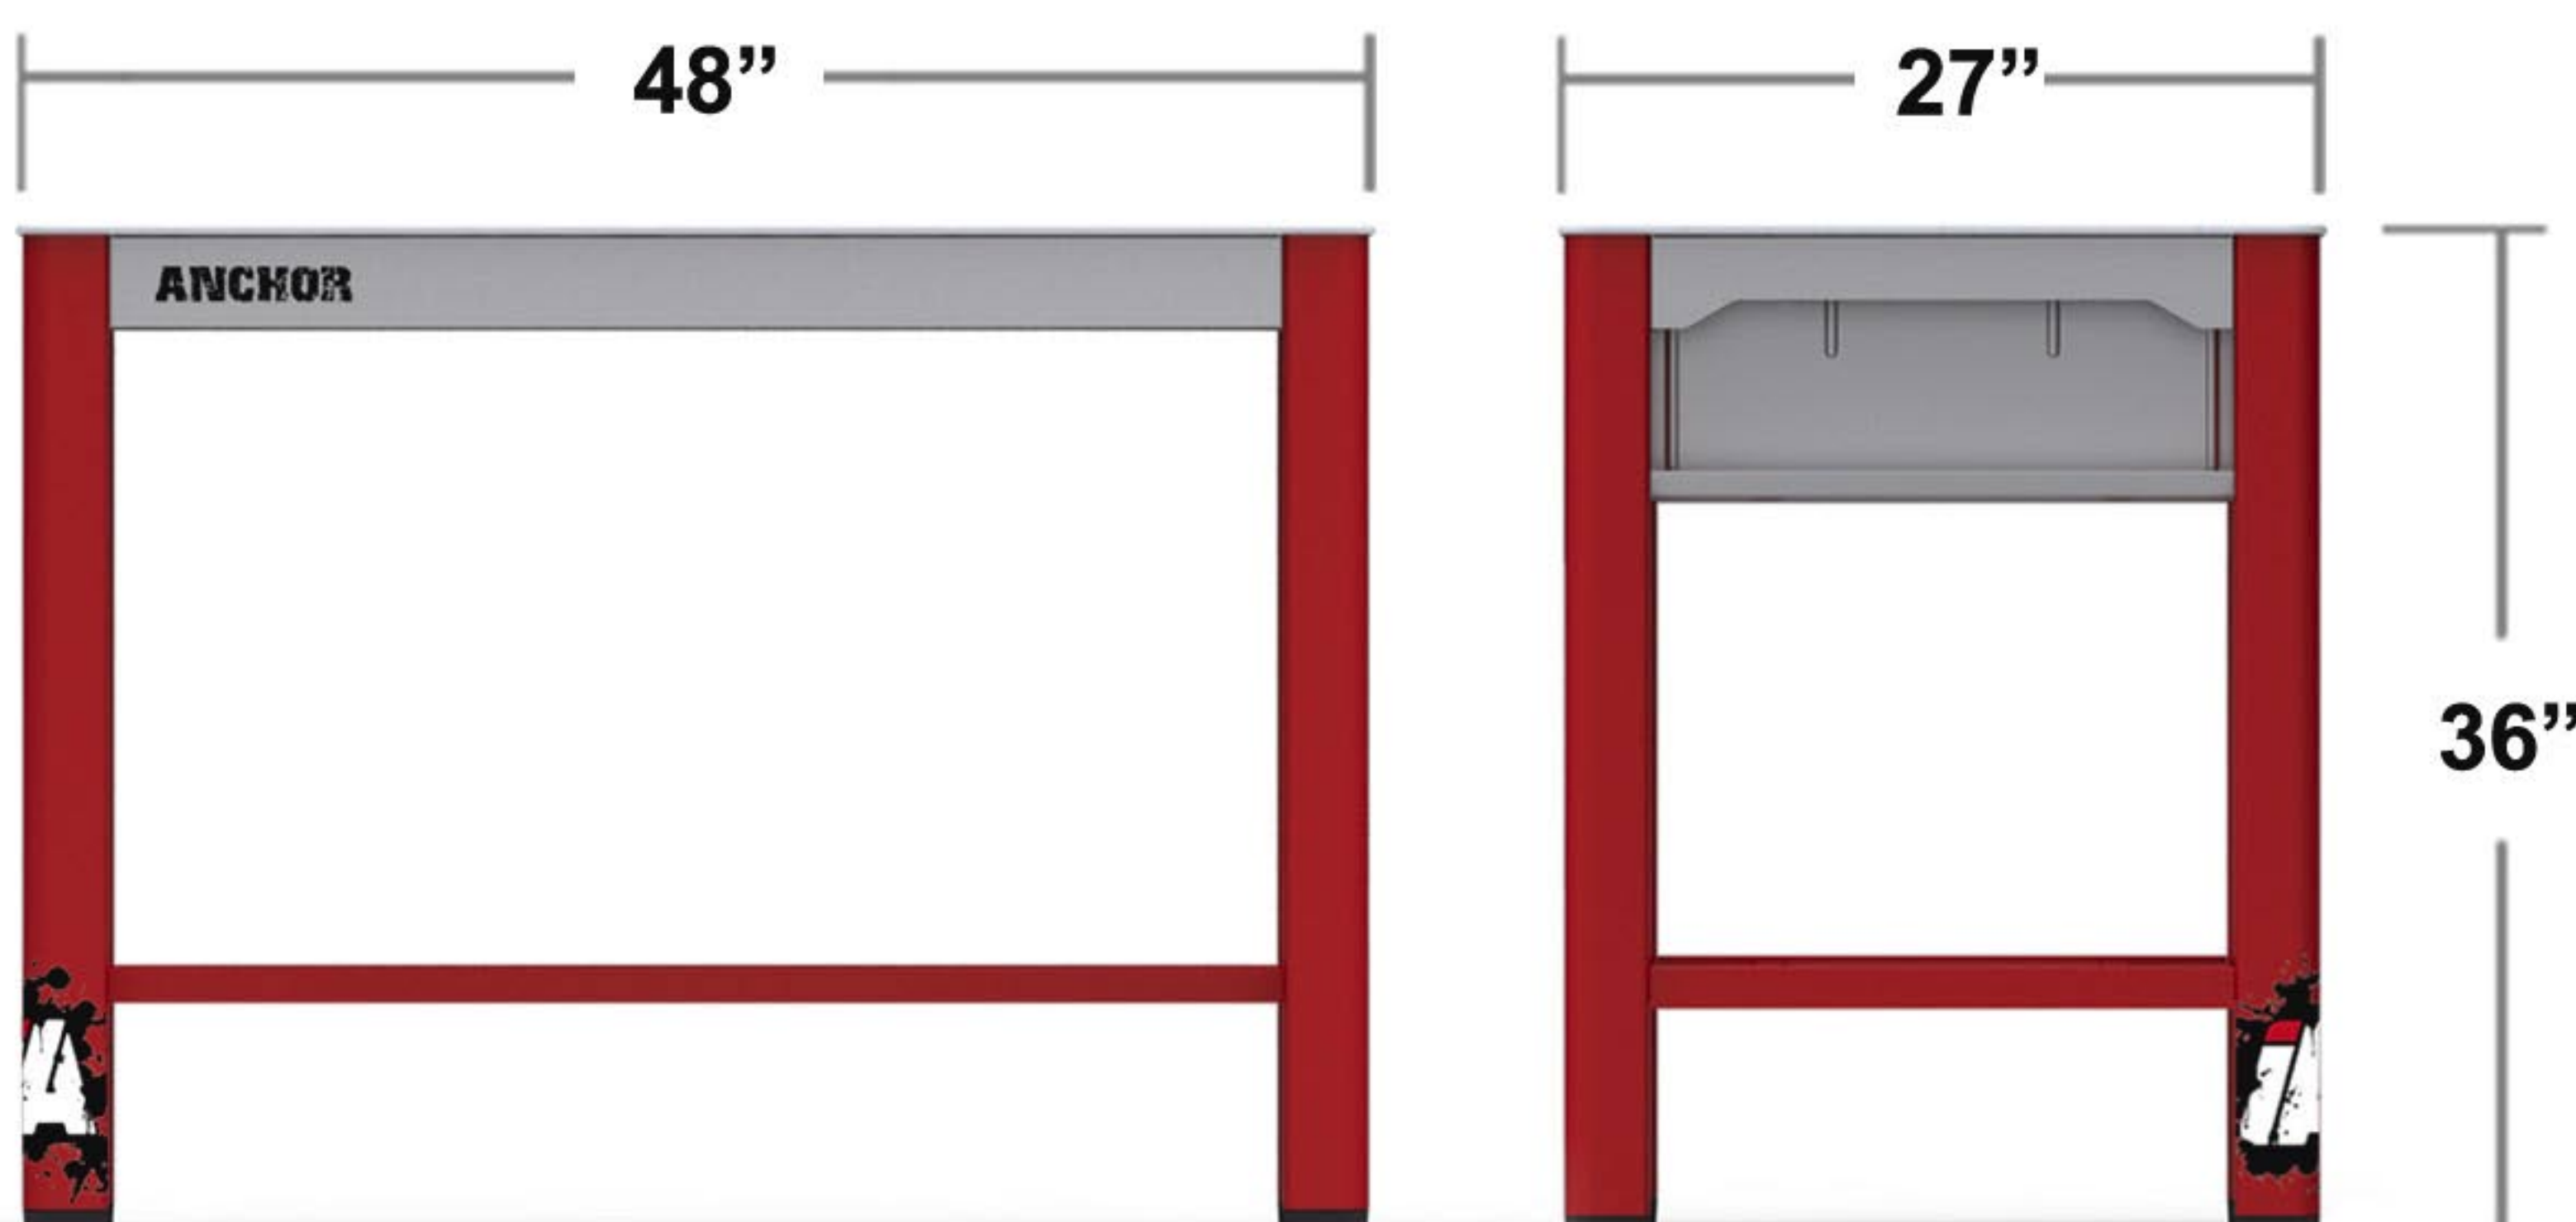

## **ANCHOR**

The “Anchor” table is the stable base for training room injury prevention, assessment and treatment. Size, adjustability, and supply storage options create flexible solutions for cross sport training. The Anchor’s robust construction allows it to withstand any abuse sport throws at it. Be equipped with the Anchor, the heart of any training facility.

### Accessories

Drawers

Tape Shelf and Custom Logos

Standard Product Colors

500 lb Capacity

**IA** (877) 277-0896  
 info@impact-athletic.com  
 www.impact-athletic.com

241 East Michigan Avenue, Kalamazoo, MI 49007